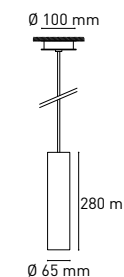

CROMIA pendant 28 cm

TYPE: suspension
USE: indoor only
IP RATING: IP20
LIGHT SOURCE: GU10 max 8W LED
BULB INCLUDED: no
DIMMABLE: yes depending on bulb
MATERIAL: concrete
CABLE LENGTH: 150 cm, adjustable