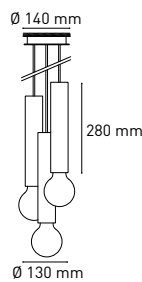

ILA Maxi Trio pendant

TYPE: suspension
USE: indoor only
IP RATING: IP20
LIGHT SOURCE: 3 x
E27 max 30W
BULB INCLUDED:
no
DIMMABLE: yes
depending on bulb
MATERIAL:
concrete
CABLE LENGTH:
150 cm, adjustable