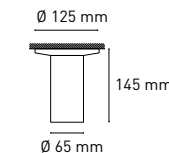

CROMIA ceiling 13 cm with cover plate

TYPE: ceiling
USE: indoor only
IP RATING: IP20
LIGHT SOURCE: GU10 max 8W LED
BULB INCLUDED: no
DIMMABLE: yes depending on bulb
MATERIAL: concrete