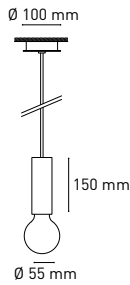

ILA pendant

TYPE: suspension
USE: indoor only
IP RATING: IP20
LIGHT SOURCE:
E27 max 30W
BULB INCLUDED:
no
DIMMABLE: yes
depending on bulb
MATERIAL:
concrete
CABLE LENGTH:
150 cm, adjustable