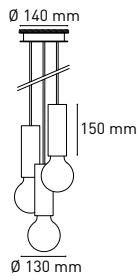

ILA Trio pendant

TYPE: suspension
USE: indoor only
IP RATING: IP20
LIGHT SOURCE: 3 x
E27 max 30W
BULB INCLUDED:
no
DIMMABLE: yes
depending on bulb
MATERIAL:
concrete
CABLE LENGTH:
150 cm, adjustable