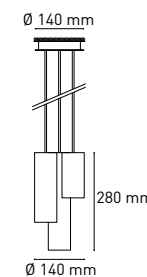

CROMIA pendant Trio

TYPE: suspension
USE: indoor only
IP RATING: IP20
LIGHT SOURCE: 3 x GU10 max 8W LED
BULB INCLUDED: no
DIMMABLE: yes depending on bulb
MATERIAL: concrete
CABLE LENGTH: 150 cm, adjustable