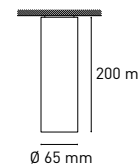

CROMIA ceiling 20 cm

TYPE: ceiling
USE: indoor only
IP RATING: IP20
LIGHT SOURCE: GU10 max 8W LED
BULB INCLUDED: no
DIMMABLE: yes depending on bulb
MATERIAL: concrete