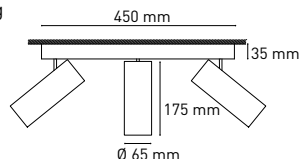

ARGIA Maxi adjustable multiple spotlight

TYPE: wall / ceiling
USE: indoor only
IP RATING: IP20
LIGHT SOURCE: 3 x GU10 max 8W LED
BULB INCLUDED: no
DIMMABLE: yes depending on bulb
MATERIAL: concrete, brass