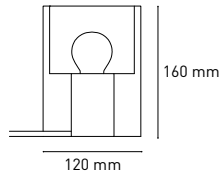

ESSE table

TYPE: table
USE: indoor only
IP RATING: IP20
LIGHT SOURCE:
E14 max 8W LED
BULB INCLUDED:
no
DIMMABLE: no
MATERIAL:
concrete
CABLE LENGTH:
190 cm