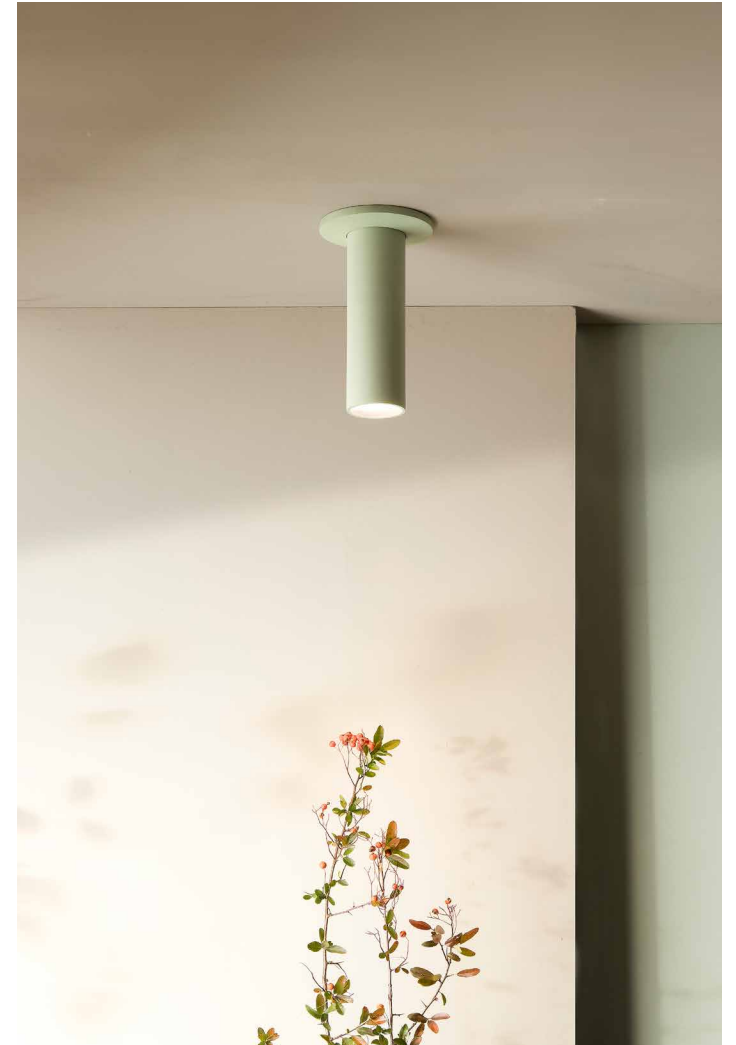

# ADA

A decorative versatile light

With its circular timeless shape, Ada is a decorative lamp that lights up both the surrounding environment and the concrete disc, highlighting its handcrafted surface and its contemporary colourful design.

12

*Cromia pendant lamp 13 cm*

13

*Cromia pendant lamp Trio*

14

*Cromia ceiling lamp 13 cm*

15

*Cromia ceiling lamp 20 cm with cover plate*

## ESSE

The lamp that challenged lockdown

Born as a pilot project in the spring of 2020 when the world experienced one of the greatest upheavals of recent decades due to the spread of Covid-19, Esse is a lamp made by hand in concrete whose essentiality - hence its name - is the result of the change that took place in the world of production and design. The limitations of those days have been the reason it was given its monolithic aspect and its minimalistic lines, interrupted only by the side slot that allows the installation of electrical wiring without equipment. Know-how on the craftsmanship of concrete has given colour and rigor to the Esse lamp. Thanks to its half-cylinder shape, the lamp can guarantee two light modes: direct and shielded.