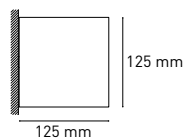

CROMIA wall

TYPE: wall
USE: indoor only
IP RATING: IP20
LIGHT SOURCE: G9 max 8W LED
BULB INCLUDED: no
DIMMABLE: yes depending on bulb
MATERIAL: concrete, acrylic glass