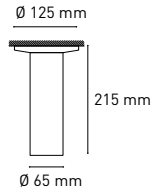

SKU: LA-CR-08

CROMIA ceiling 20 cm with cover plate

TYPE: ceiling
USE: indoor only
IP RATING: IP20
LIGHT SOURCE:
GU10 max 8W LED
BULB INCLUDED:
no
DIMMABLE: yes
depending on bulb
MATERIAL:
concrete