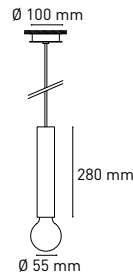

ILA Maxi pendant

TYPE: suspension
USE: indoor only
IP RATING: IP20
LIGHT SOURCE:
E27 max 30W
BULB INCLUDED:
no
DIMMABLE: yes
depending on bulb
MATERIAL:
concrete
CABLE LENGTH:
150 cm, adjustable