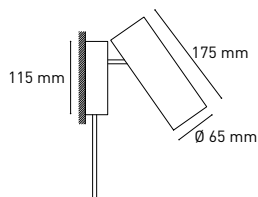

ARGIA adjustable spotlight with plug

TYPE: wall
USE: indoor only
IP RATING: IP20
LIGHT SOURCE: GU10 max 8W LED
BULB INCLUDED: no
DIMMABLE: no
MATERIAL: concrete, brass
CABLE LENGTH: 290 cm