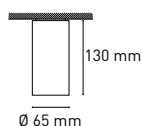

CROMIA ceiling 13 cm

TYPE: ceiling
USE: indoor only
IP RATING: IP20
LIGHT SOURCE: GU10 max 8W LED
BULB INCLUDED: no
DIMMABLE: yes depending on bulb
MATERIAL: concrete