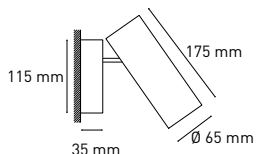

ARGIA adjustable spotlight

TYPE: wall / ceiling
USE: indoor only
IP RATING: IP20
LIGHT SOURCE: GU10 max 8W LED
BULB INCLUDED: no
DIMMABLE: yes depending on bulb
MATERIAL: concrete, brass