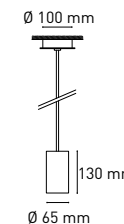

CROMIA pendant 13 cm

TYPE: suspension
USE: indoor only
IP RATING: IP20
LIGHT SOURCE: GU10 max 8W LED
BULB INCLUDED: no
DIMMABLE: yes depending on bulb
MATERIAL: concrete
CABLE LENGTH: 150 cm, adjustable