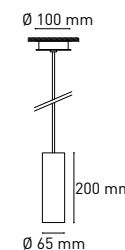

CROMIA pendant 20 cm

TYPE: suspension
USE: indoor only
IP RATING: IP20
LIGHT SOURCE: GU10 max 8W LED
BULB INCLUDED: no
DIMMABLE: yes depending on bulb
MATERIAL: concrete
CABLE LENGTH: 150 cm, adjustable