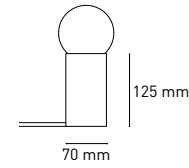

LENA table

TYPE: table
USE: indoor only
IP RATING: IP20
LIGHT SOURCE:
E27 max 30W
BULB INCLUDED:
no
DIMMABLE: no
MATERIAL:
concrete
CABLE LENGTH:
190 cm