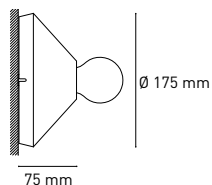

SKU: LA-AD-01

ADA wall and ceiling

TYPE: wall / ceiling
USE: indoor only
IP RATING: IP20
LIGHT SOURCE: E27 max 30W
BULB INCLUDED: no
DIMMABLE: yes depending on bulb
MATERIAL: concrete