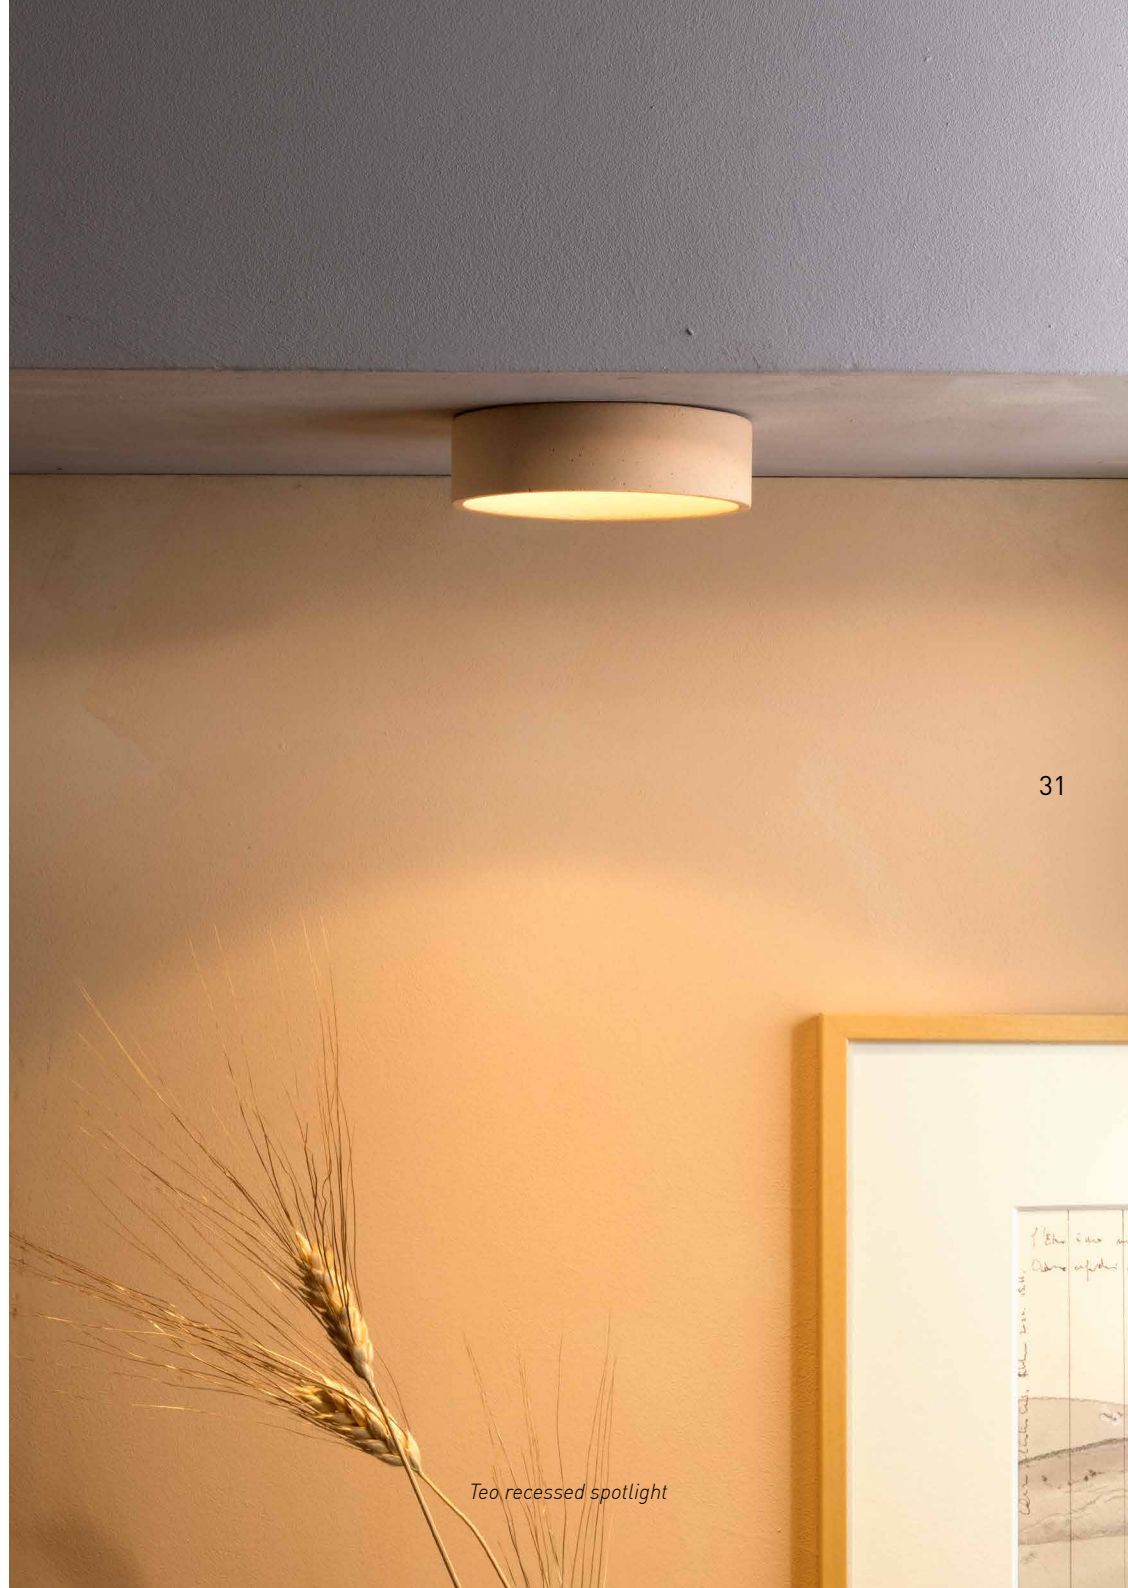

Teo recessed spotlight