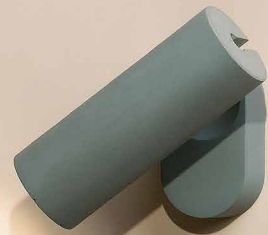

ARGIA

A sophisticated point light

Argia is a collection of adjustable spotlights ideal for punctual lighting of domestic and commercial spaces. The textural character of concrete, combined with the broad colour palette, meets the versatility of an adjustable spotlight, giving a new look to a typology that is widely used for its adaptability.

Every detail of the Argia collection is carefully designed to give it a minimalist and sophisticated look at the same time: the raw brass bracket, the compact handmade concrete base that matches the colour of the adjustable part, the use of long-lasting materials with a natural finishing.

Argia is available in the single version, with or without cable, and in the Maxi version which consists of three adjustable spotlights.