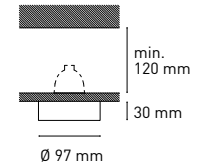

TEO recessed spotlight

TYPE: ceiling
recessed
USE: indoor only
IP RATING: IP20
LIGHT SOURCE:
GU10 max 8W LED
BULB INCLUDED:
no
DIMMABLE: yes
depending on bulb
MATERIAL:
concrete