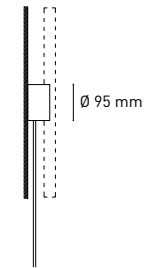

OTTO wall with plug

TYPE: wall
USE: indoor only
IP RATING: IP20
LIGHT SOURCE:
S14D max 60W
BULB INCLUDED:
no
DIMMABLE: no
MATERIAL:
concrete
CABLE LENGTH:
290 cm