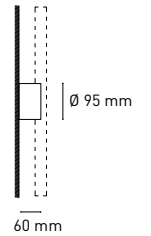

OTTO wall

TYPE: wall/ceiling
USE: indoor only
IP RATING: IP20
LIGHT SOURCE:
S14D max 60W
BULB INCLUDED:
no
DIMMABLE: yes
depending on bulb
MATERIAL:
concrete